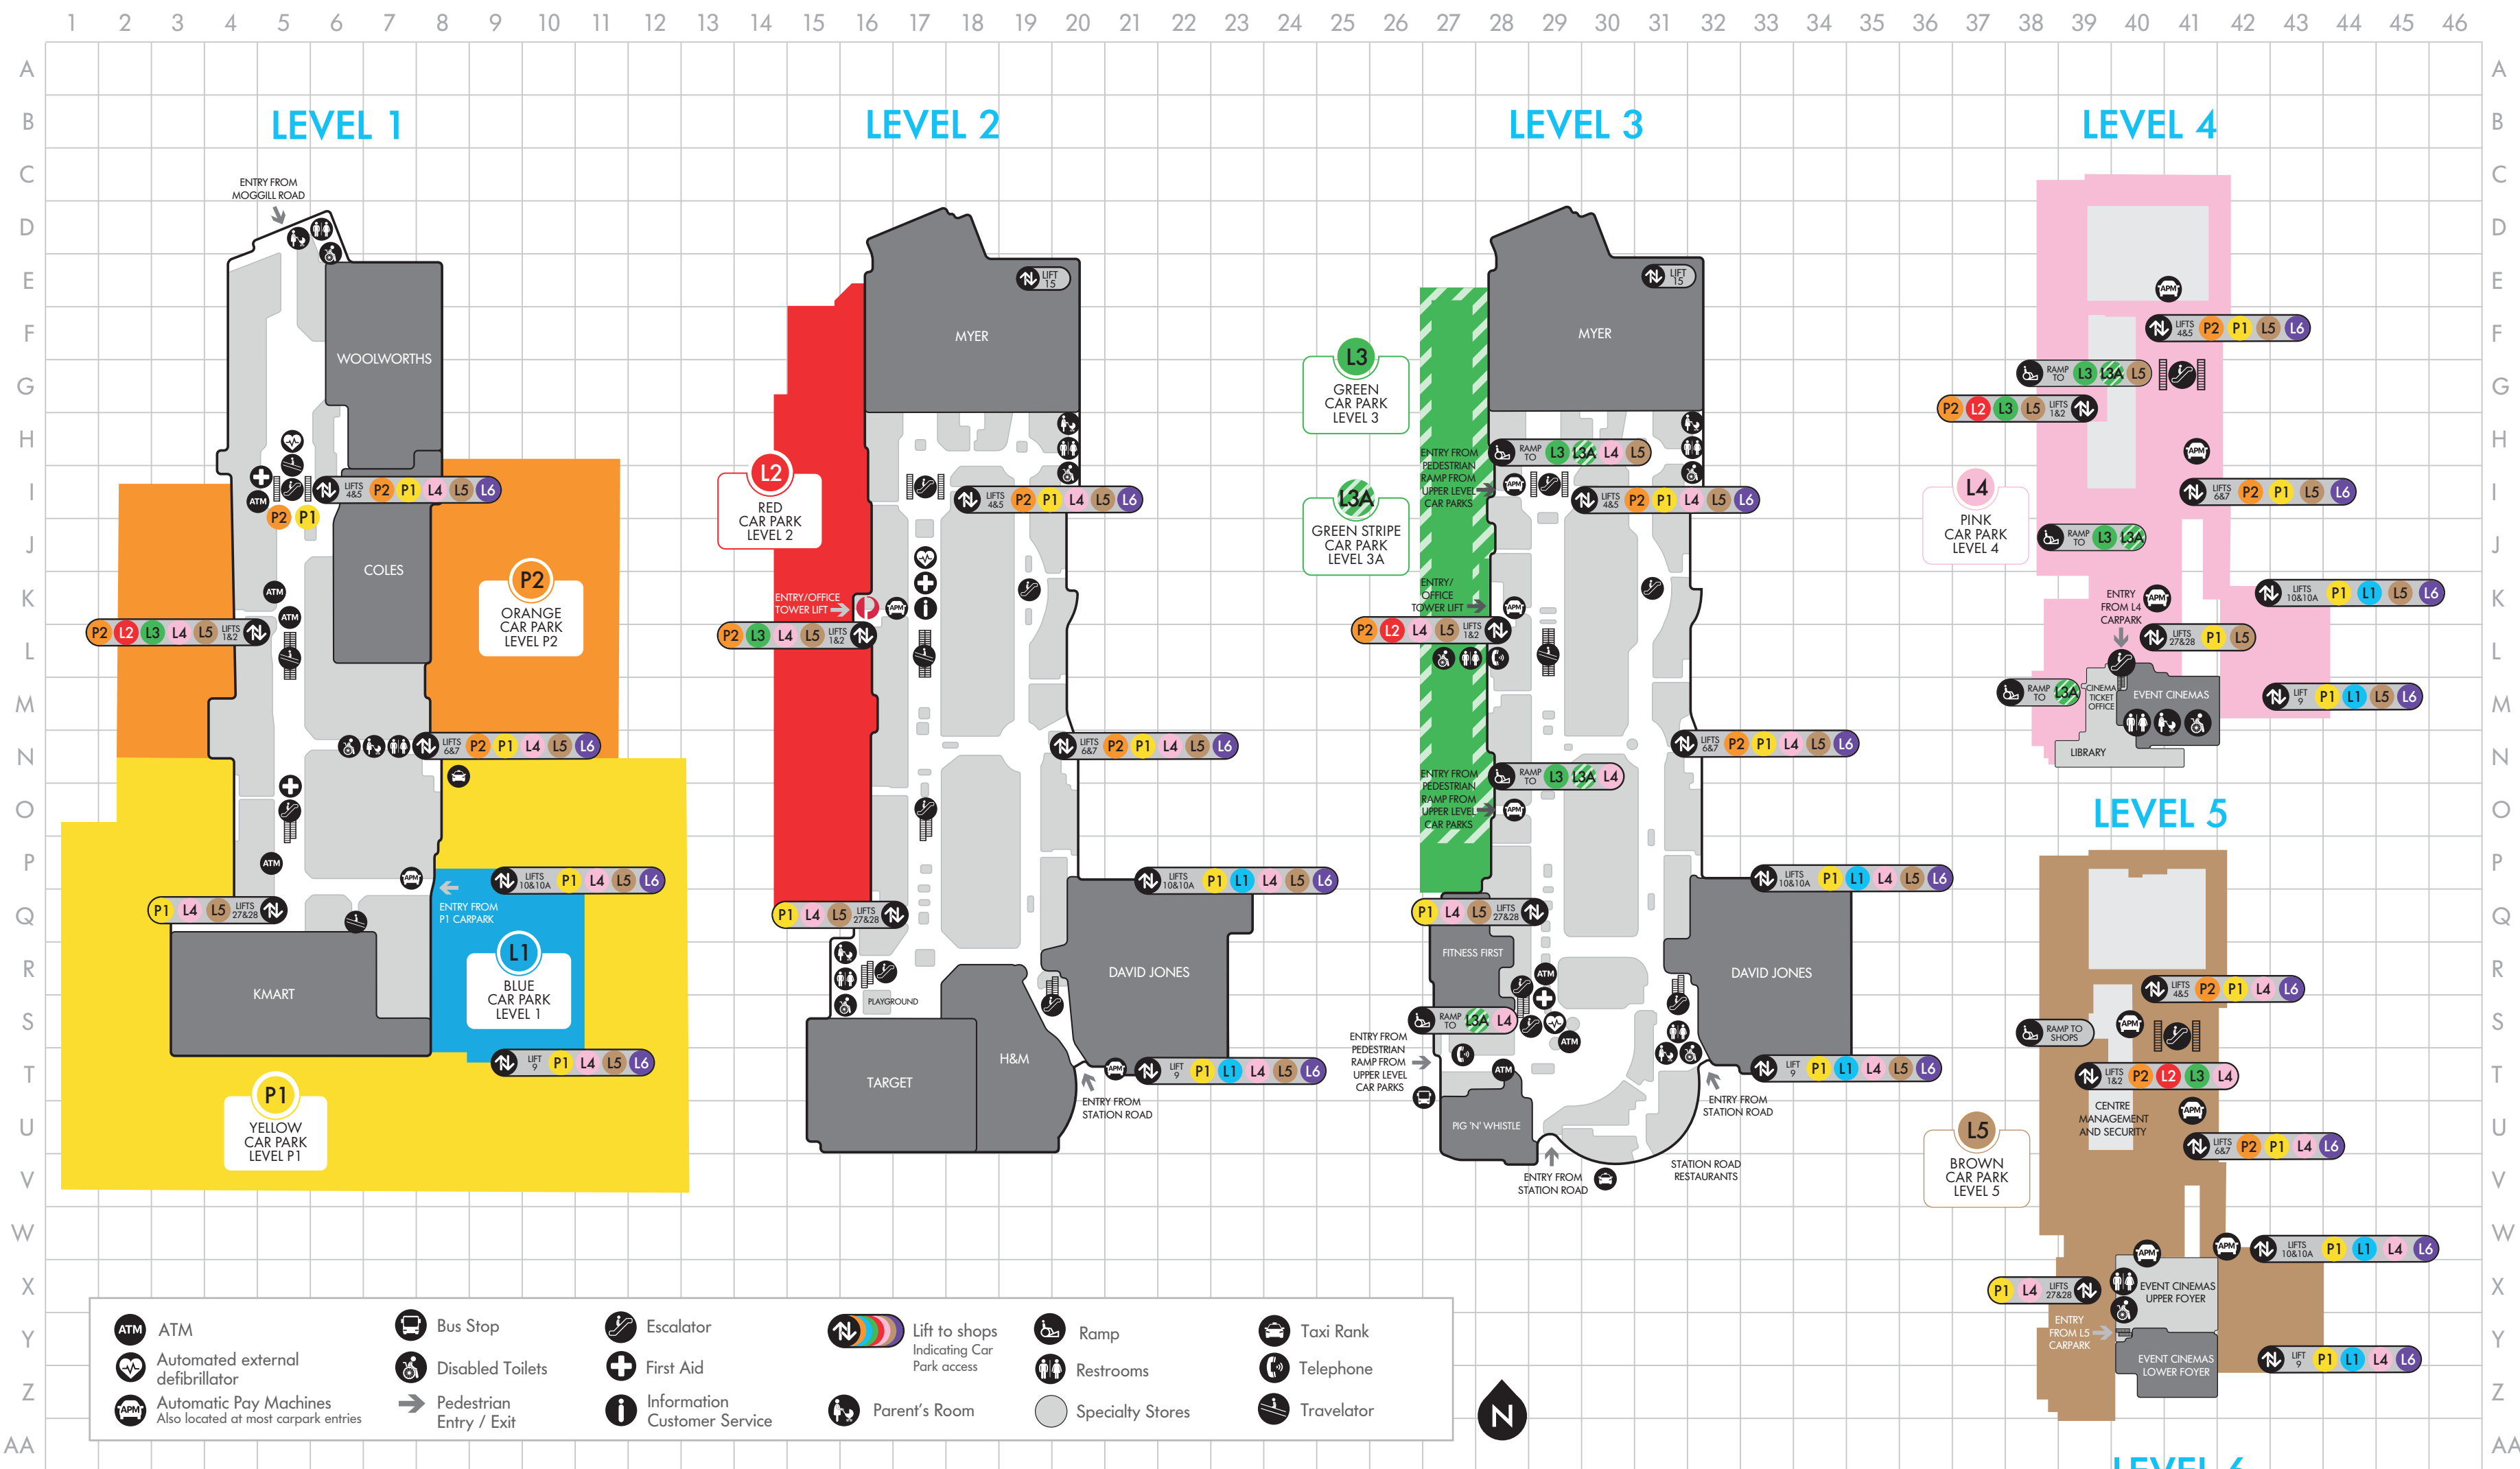

CAR PARKING

CAR PARK LEVEL	ACCESS TO / FROM	CAR PARK GATE
P2	STAMFORD ROAD OR MOGGIL ROAD	10 11
P1	STAMFORD ROAD	8 10 11
L1	GROSVENOR ROAD	7 8
L2	MUSGRAVE ROAD	4 11
L3	MUSGRAVE ROAD	2 3
L3A	MUSGRAVE ROAD	2 3
L4	MUSGRAVE ROAD	5
L5	MUSGRAVE ROAD	1 5
L6	MUSGRAVE ROAD	1 5

BEST PARKING FOR
COLES, WOOLWORTHS AND FRESH FOOD PRECINCT
COLES, WOOLWORTHS AND FRESH FOOD PRECINCT
H&M, KMART AND STATION ROAD RESTAURANTS
TARGET, DAVID JONES AND H&M
LEVEL 3, OFFICE TOWER LIFTS AND MYER
LEVEL 3, OFFICE TOWER LIFTS AND MYER
CINEMAS, FITNESS FIRST, FOOD COURT, INDOOROOPILLY LIBRARY AND STATION ROAD RESTAURANTS
CINEMAS, FITNESS FIRST, FOOD COURT, INDOOROOPILLY LIBRARY AND STATION ROAD RESTAURANTS
STAFF PARKING

CAR PARK RATES

0-3 HOURS	FREE*
3-4 HOURS	$3
4-5 HOURS	$6
5-6 HOURS	$9
6-7 HOURS	$12
7-8 HOURS	$15
8+ HOURS	$20
MAXIMUM DAILY RATE	$20

*FIRST 3 HOURS FREE ONCE PER DAY ONLY.
Spend $200 and receive all day free parking (validate your receipts during shopping hours).
Free parking when you enter after 5pm every day.
Rates re-commence at 4am.
Disability Parking Permits: for free parking register at 1 Customer Service Level 2.
Cinema & Station Road Dining - **FIRST 4 HOURS FREE** upon validation at Pay Machine. Validation Docket to be collected from respective reception. Normal rates apply after 4 hours.
Credit Card surcharge: 2.5%

LEVEL 6