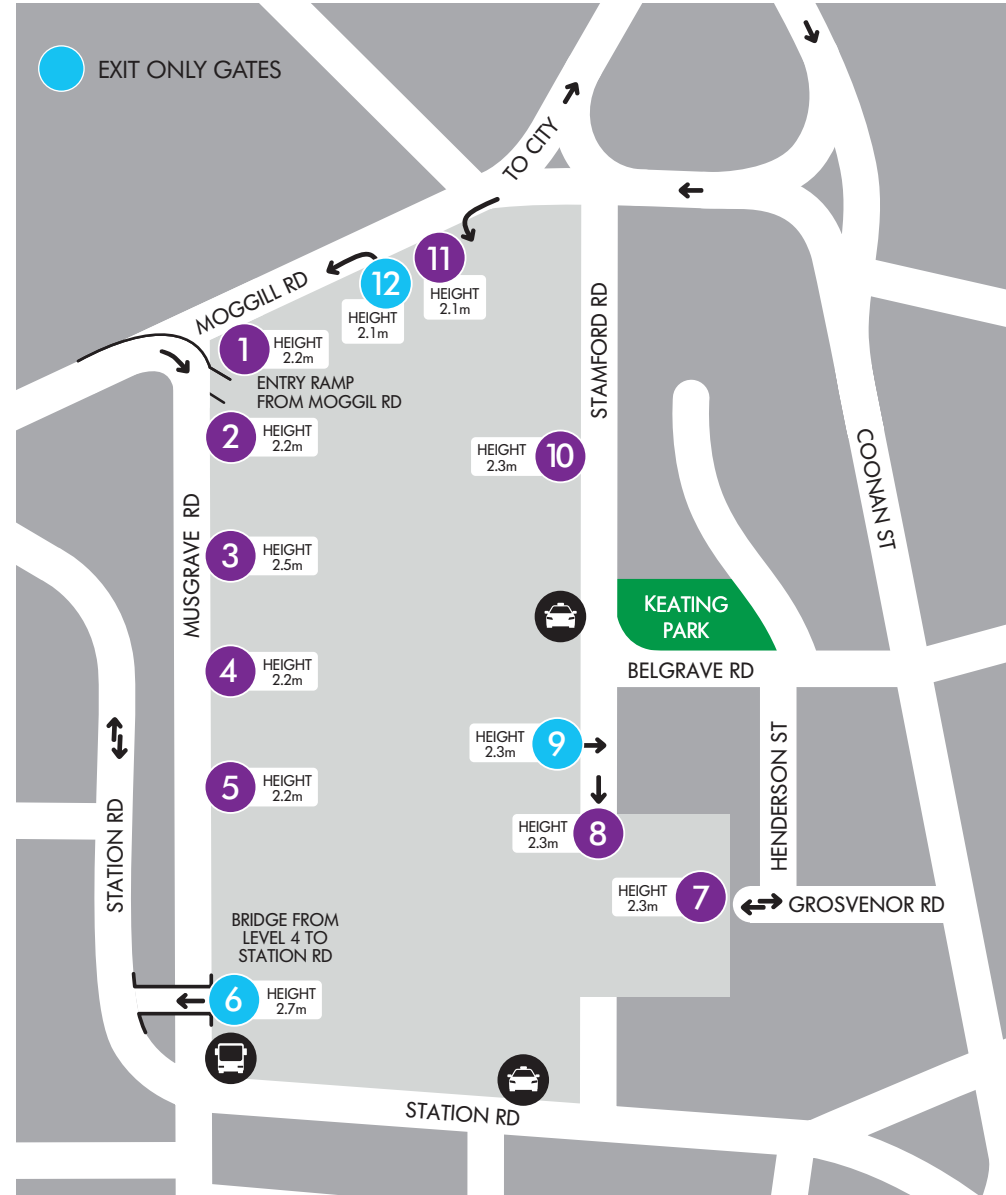

CENTRE

MAP LEGEND

-  Taxis
-  Buses

CAR PARK ENTRY GATES

- 1 Gate 1:** Best parking for Cinemas, Myer, David Jones, Carwash & Fresh Food
Carpark level: **Level 5**
Height Clearance: 2.2m
- 2 Gate 2:** Best parking for Myer, Bed Bath & Table & Adairs
Carpark level: **Level 3 & 3A**
Height Clearance: 2.2m
**Note Height clearance drops to 2.0m on Level 3A*
- 3 Gate 3:** Best parking for Myer, Bed Bath & Table & Adairs
Carpark level: **Level 3 & 3A**
Height Clearance: 2.5m
**Note Height clearance drops to 2.0m on Level 3A*
- 4 Gate 4:** Best parking for Post Office & Information Desk
Carpark level: **Level 2**
Height Clearance: 2.2m
- 5 Gate 5:** Best parking for Cinemas, David Jones & Carwash
Carpark level: **Level 4**
Height Clearance: 2.2m
- 7 Gate 7:** Best parking for David Jones, Aldi, Kmart, H&M, Daiso & Stacks
Carpark level: **Level 1 & P1**
Height Clearance: 2.3m
**Note Height clearance drops to 2.0m on Level P1*
- 8 Gate 8:** Best parking for David Jones, Aldi, Kmart, H&M, Daiso & Stacks
Carpark level: **Level 1 & P1**
Height Clearance: 2.3m
**Note Height clearance drops to 2.0m on Level P1*
- 10 Gate 10:** Best parking for Parcel Pick Up & Fresh Food
Carpark level: **Level P1 & P2**
Height Clearance: 2.2m
- 11 Gate 11:** Best parking for Parcel Pick Up & Fresh Food
Carpark level: **Level P1 & P2**
Height Clearance: 2.1m

LEVEL 4

MAP LEGEND

-  Lifts
-  Escalators/Travelators
-  Accessibility Ramp
-  Toilets
-  Parent's Room
-  Disabled Toilets
-  Parking Pay Machine

CAR PARK ENTRY GATES

- 5** **Gate 5:** Best parking for Cinemas, David Jones & Carwash
Carpark level: **Level 4**
Height Clearance: 2.2m

LEVEL 5

MAP LEGEND

-  Lifts
-  Stairs
-  Escalators/Travelators
-  Accessibility Ramp
-  Parking Pay Machine

CAR PARK ENTRY GATES

- Gate 1:** Best parking for Cinemas, Myer, David Jones, Carwash & Fresh Food
Carpark level: **Level 5**
Height Clearance: 2.2m

LEVEL 6

MAP LEGEND

Lifts

Stairs