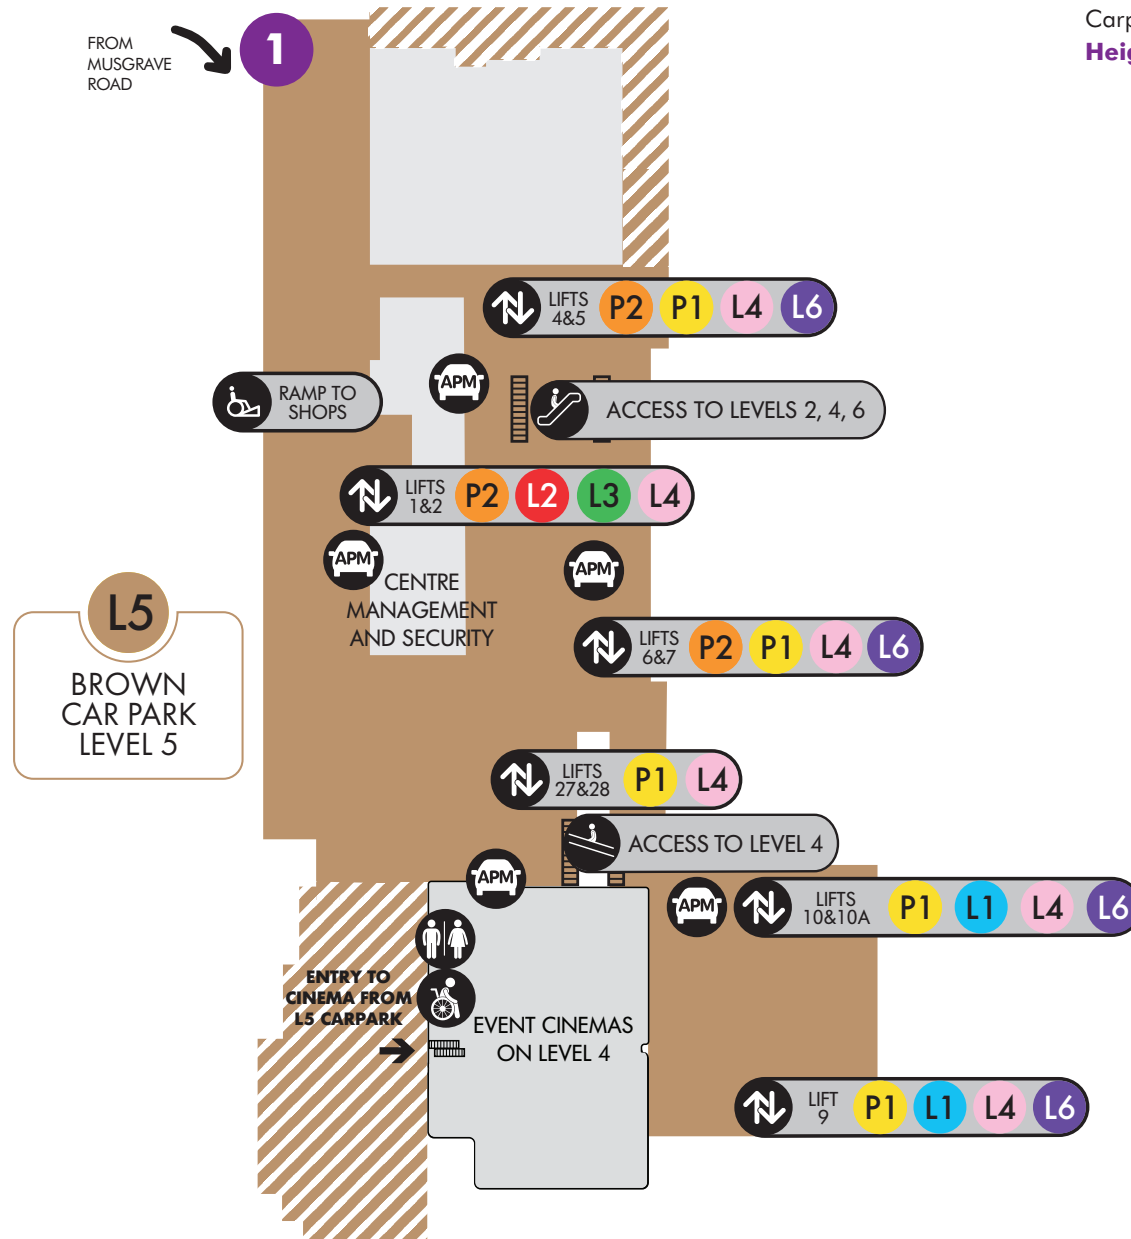

CAR PARK ENTRY GATES

- 7 Gate 7:** Best parking for David Jones, Aldi, Kmart, H & M, Daiso & Stacks
Carpark level: **Level 1 & P1**
Height Clearance: 2.3m
**Note Height clearance drops to 2.0m on Level P1*
- 8 Gate 8:** Best parking for David Jones, Aldi, Kmart, H & M, Daiso & Stacks
Carpark level: **Level 1 & P1**
Height Clearance: 2.3m
**Note Height clearance drops to 2.0m on Level P1*
- 10 Gate 10:** Best parking for Parcel Pick Up & Fresh Food
Carpark level: **Level P1 & P2**
Height Clearance: 2.2m
- 11 Gate 11:** Best parking for Parcel Pick Up & Fresh Food
Carpark level: **Level P1 & P2**
Height Clearance: 2.1m

LEVEL 4

MAP LEGEND

-  Lifts
-  Escalators/Travelators
-  Accessibility Ramp
-  Toilets
-  Parent's Room
-  Disabled Toilets
-  Parking Pay Machine

CAR PARK ENTRY GATES

- 5** **Gate 5:** Best parking for Cinemas, David Jones & Carwash
Carpark level: **Level 4**
Height Clearance: 2.2m

LEVEL 5

MAP LEGEND

-  Lifts
-  Stairs
-  Escalators/Travelators
-  Accessibility Ramp
-  Parking Pay Machine

CAR PARK ENTRY GATES

- Gate 1:** Best parking for Cinemas, Myer, David Jones, Carwash & Fresh Food
Carpark level: **Level 5**
Height Clearance: 2.2m

LEVEL 6

MAP LEGEND

Lifts

Stairs