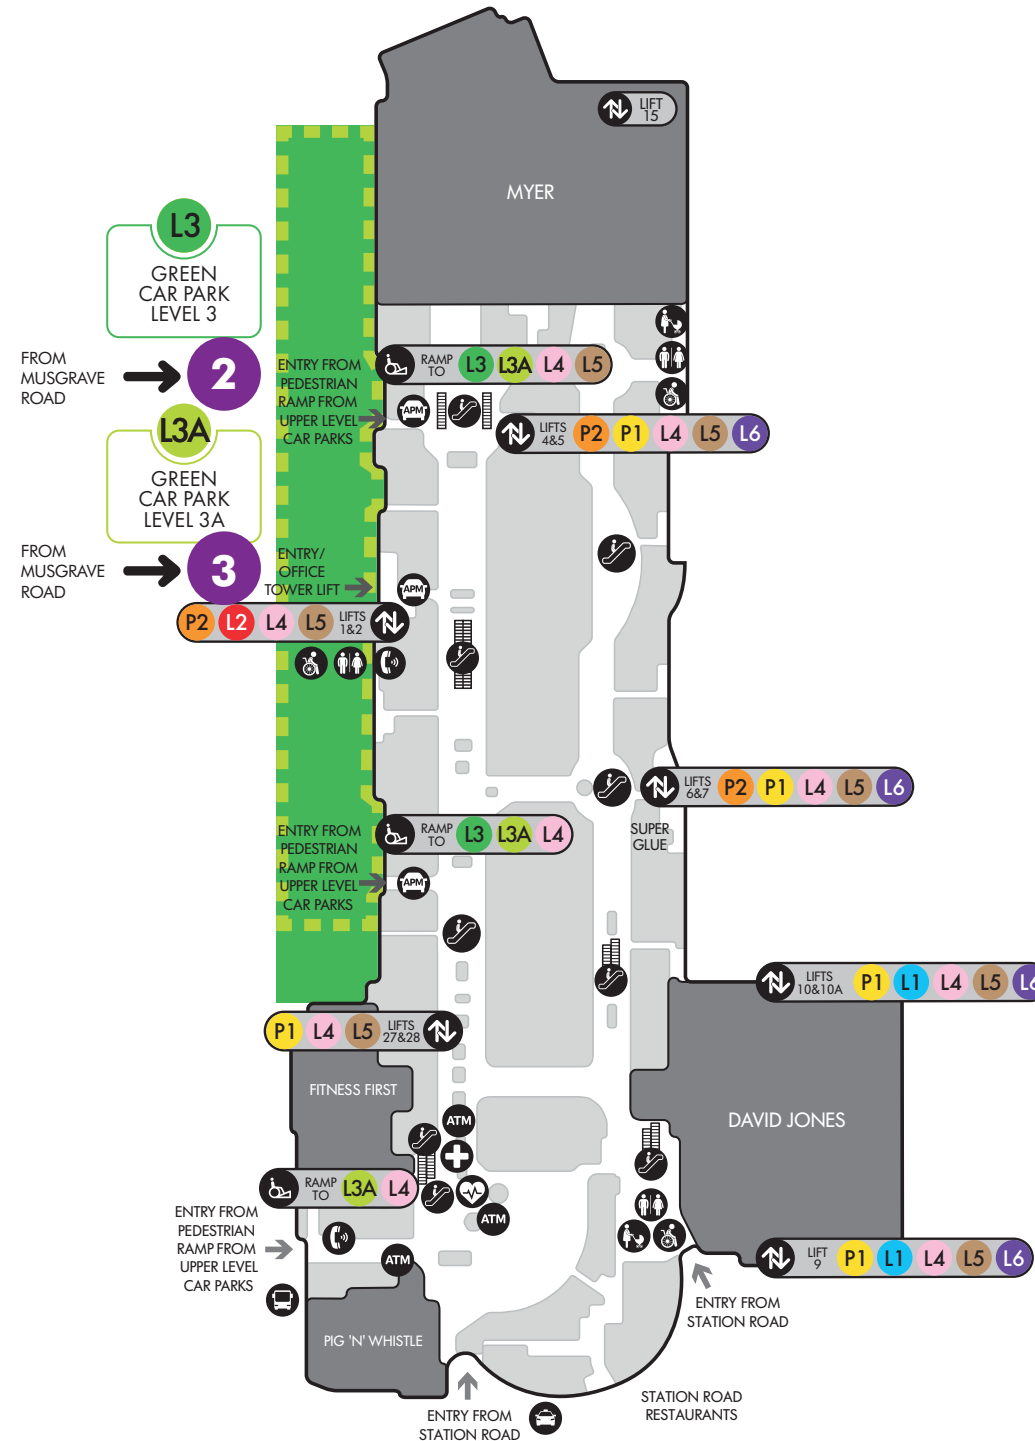

LEVEL 3 & 3A

MAP LEGEND

- AED Station
- First Aid Station
- Lifts
- Stairs
- Escalators/Travelators
- Accessibility Ramp
- Automatic Teller Machines
- Toilets
- Parent's Room
- Disabled Toilets
- Telephone
- Parking Pay Machine
- Taxis
- Buses

CAR PARK ENTRY GATES

- **2** **Gate 2:** Best parking for Myer, Bed Bath & Table & Adairs
  Height Clearance: 2.2m
  *Note Height clearance drops to 2.0m on Level 3A
- **3** **Gate 3:** Best parking for Myer, Bed Bath & Table & Adairs
  Height Clearance: 2.5m
  *Note Height clearance drops to 2.0m on Level 3A