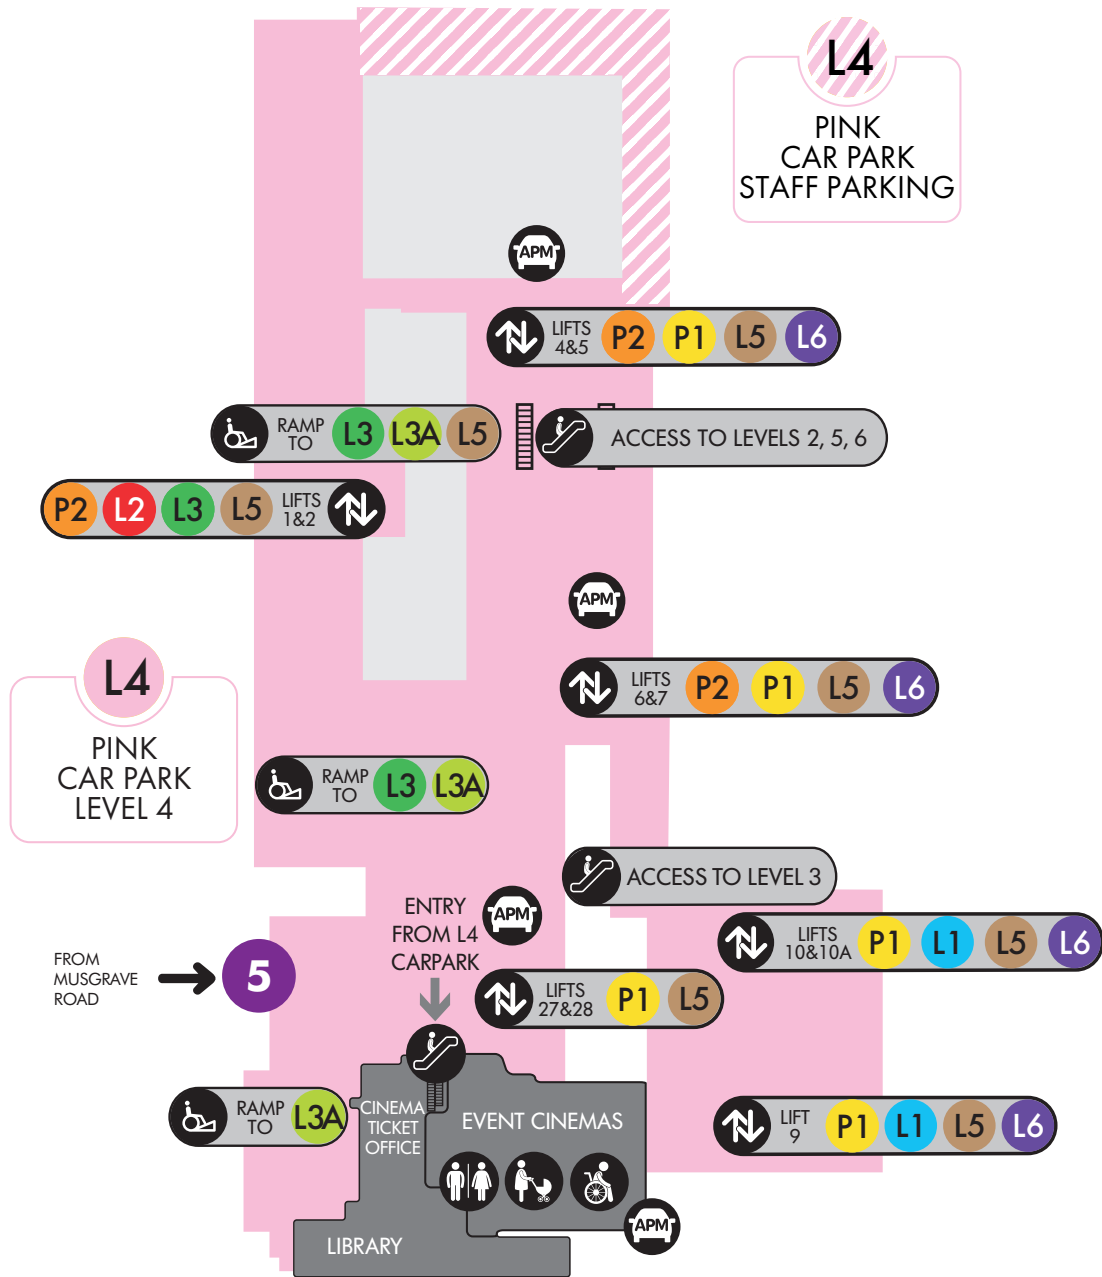

CAR PARK ENTRY GATES

- 4 Gate 4:** Best parking for Post Office & Information Desk
Height Clearance: 2.2m

LEVEL 3 & 3A

MAP LEGEND

-  AED Station
-  First Aid Station
-  Lifts
-  Stairs
-  Escalators/Travelators
-  Accessibility Ramp
-  Automatic Teller Machines
-  Toilets
-  Parent's Room
-  Disabled Toilets
-  Telephone
-  Parking Pay Machine
-  Taxis
-  Buses

CAR PARK ENTRY GATES

- 2** **Gate 2:** Best parking for Myer, Bed Bath & Table & Adairs
Height Clearance: 2.2m
**Note Height clearance drops to 2.0m on Level 3A*
- 3** **Gate 3:** Best parking for Myer, Bed Bath & Table & Adairs
Height Clearance: 2.5m
**Note Height clearance drops to 2.0m on Level 3A*

LEVEL 4

MAP LEGEND

-  Lifts
-  Escalators/Travelators
-  Accessibility Ramp
-  Toilets
-  Parent's Room
-  Disabled Toilets
-  Parking Pay Machine

CAR PARK ENTRY GATES

- 5** **Gate 5:** Best parking for Cinemas, David Jones & Carwash
Carpark level: **Level 4**
Height Clearance: 2.2m

LEVEL 5

MAP LEGEND

-  Lifts
-  Stairs
-  Escalators/Travelators
-  Accessibility Ramp
-  Parking Pay Machine

CAR PARK ENTRY GATES

- Gate 1:** Best parking for Cinemas, Myer, David Jones, Carwash & Fresh Food
Carpark level: **Level 5**
Height Clearance: 2.2m