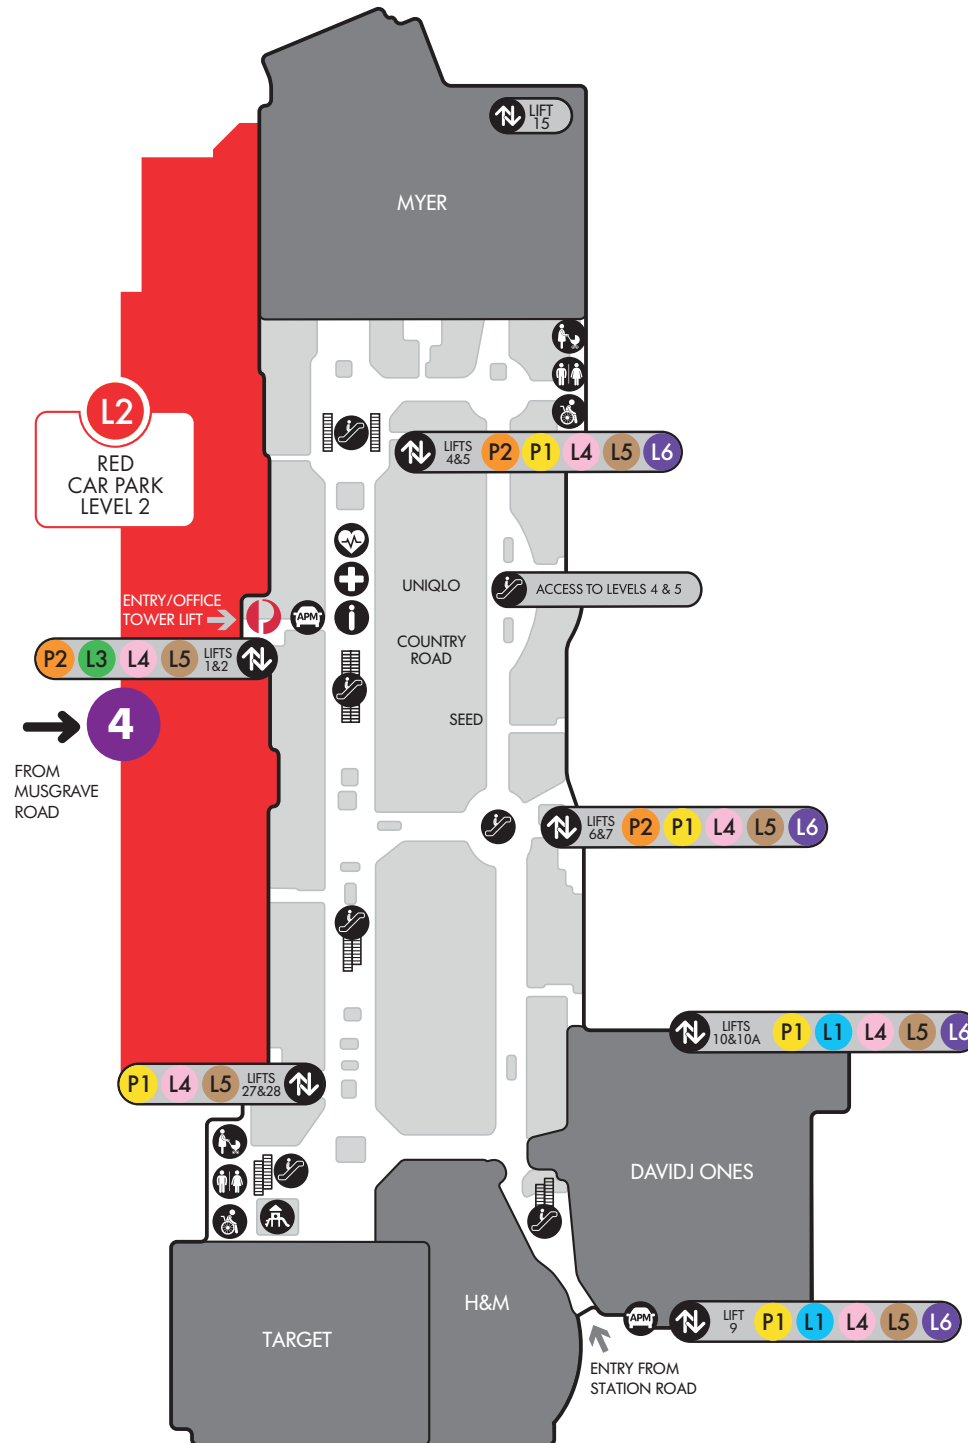

LEVEL 2

MAP LEGEND

- Information, Customer Service
- AED Station
- First Aid Station
- Lifts
- Stairs
- Escalators/Travelators
- Accessibility Ramp
- Automatic Teller Machines
- Toilets
- Parent's Room
- Disabled Toilets
- Play Area
- Telephone
- Parking Pay Machine

CAR PARK ENTRY GATES

- **4 Gate 4:** Best parking for Post Office & Information Desk
  Height Clearance: 2.2m