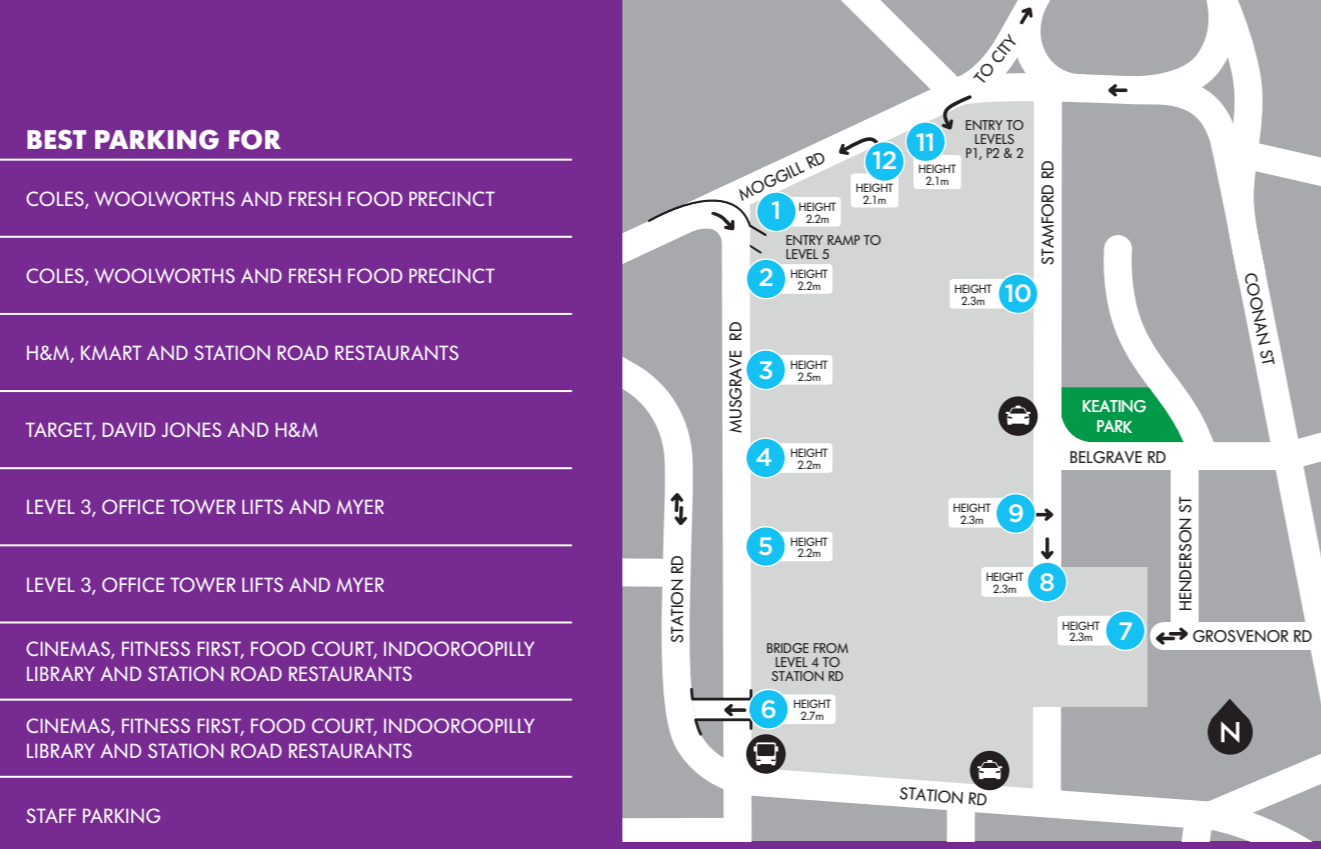

CAR PARKING

CAR PARK LEVEL	ACCESS TO / FROM	CAR PARK GATE	BEST PARKING FOR
P2	STAMFORD ROAD OR MOGGIL ROAD	10 11	COLES, WOOLWORTHS AND FRESH FOOD PRECINCT
P1	STAMFORD ROAD	8 10 11	COLES, WOOLWORTHS AND FRESH FOOD PRECINCT
L1	GROSVENOR ROAD	7 8	H&M, KMART AND STATION ROAD RESTAURANTS
L2	MUSGRAVE ROAD	4 11	TARGET, DAVID JONES AND H&M
L3	MUSGRAVE ROAD	2 3	LEVEL 3, OFFICE TOWER LIFTS AND MYER
L3A	MUSGRAVE ROAD	2 3	LEVEL 3, OFFICE TOWER LIFTS AND MYER
L4	MUSGRAVE ROAD	5	CINEMAS, FITNESS FIRST, FOOD COURT, INDOOROOPILLY LIBRARY AND STATION ROAD RESTAURANTS
L5	MUSGRAVE ROAD	1 5	CINEMAS, FITNESS FIRST, FOOD COURT, INDOOROOPILLY LIBRARY AND STATION ROAD RESTAURANTS
L6	MUSGRAVE ROAD	1 5	STAFF PARKING

CAR PARK RATES

0-3 HOURS	FREE*
3-4 HOURS	\$3
4-5 HOURS	\$6
5-6 HOURS	\$9
6-7 HOURS	\$12
7-8 HOURS	\$15
8+ HOURS	\$20
MAXIMUM DAILY RATE	\$20

*FIRST 3 HOURS FREE ONCE PER DAY ONLY.
 Spend \$200 and receive all day free parking (validate your receipts during shopping hours).
 Free parking when you enter after 5pm every day.
 Rates re-commence at 4am.
 Disability Parking Permits: for free parking register at 1 Customer Service Level 2.
 Cinema & Station Road Dining - **FIRST 4 HOURS FREE** upon validation at Pay Machine. Validation Docket to be collected from respective reception. Normal rates apply after 4 hours.
 Credit Card surcharge: 2.5%