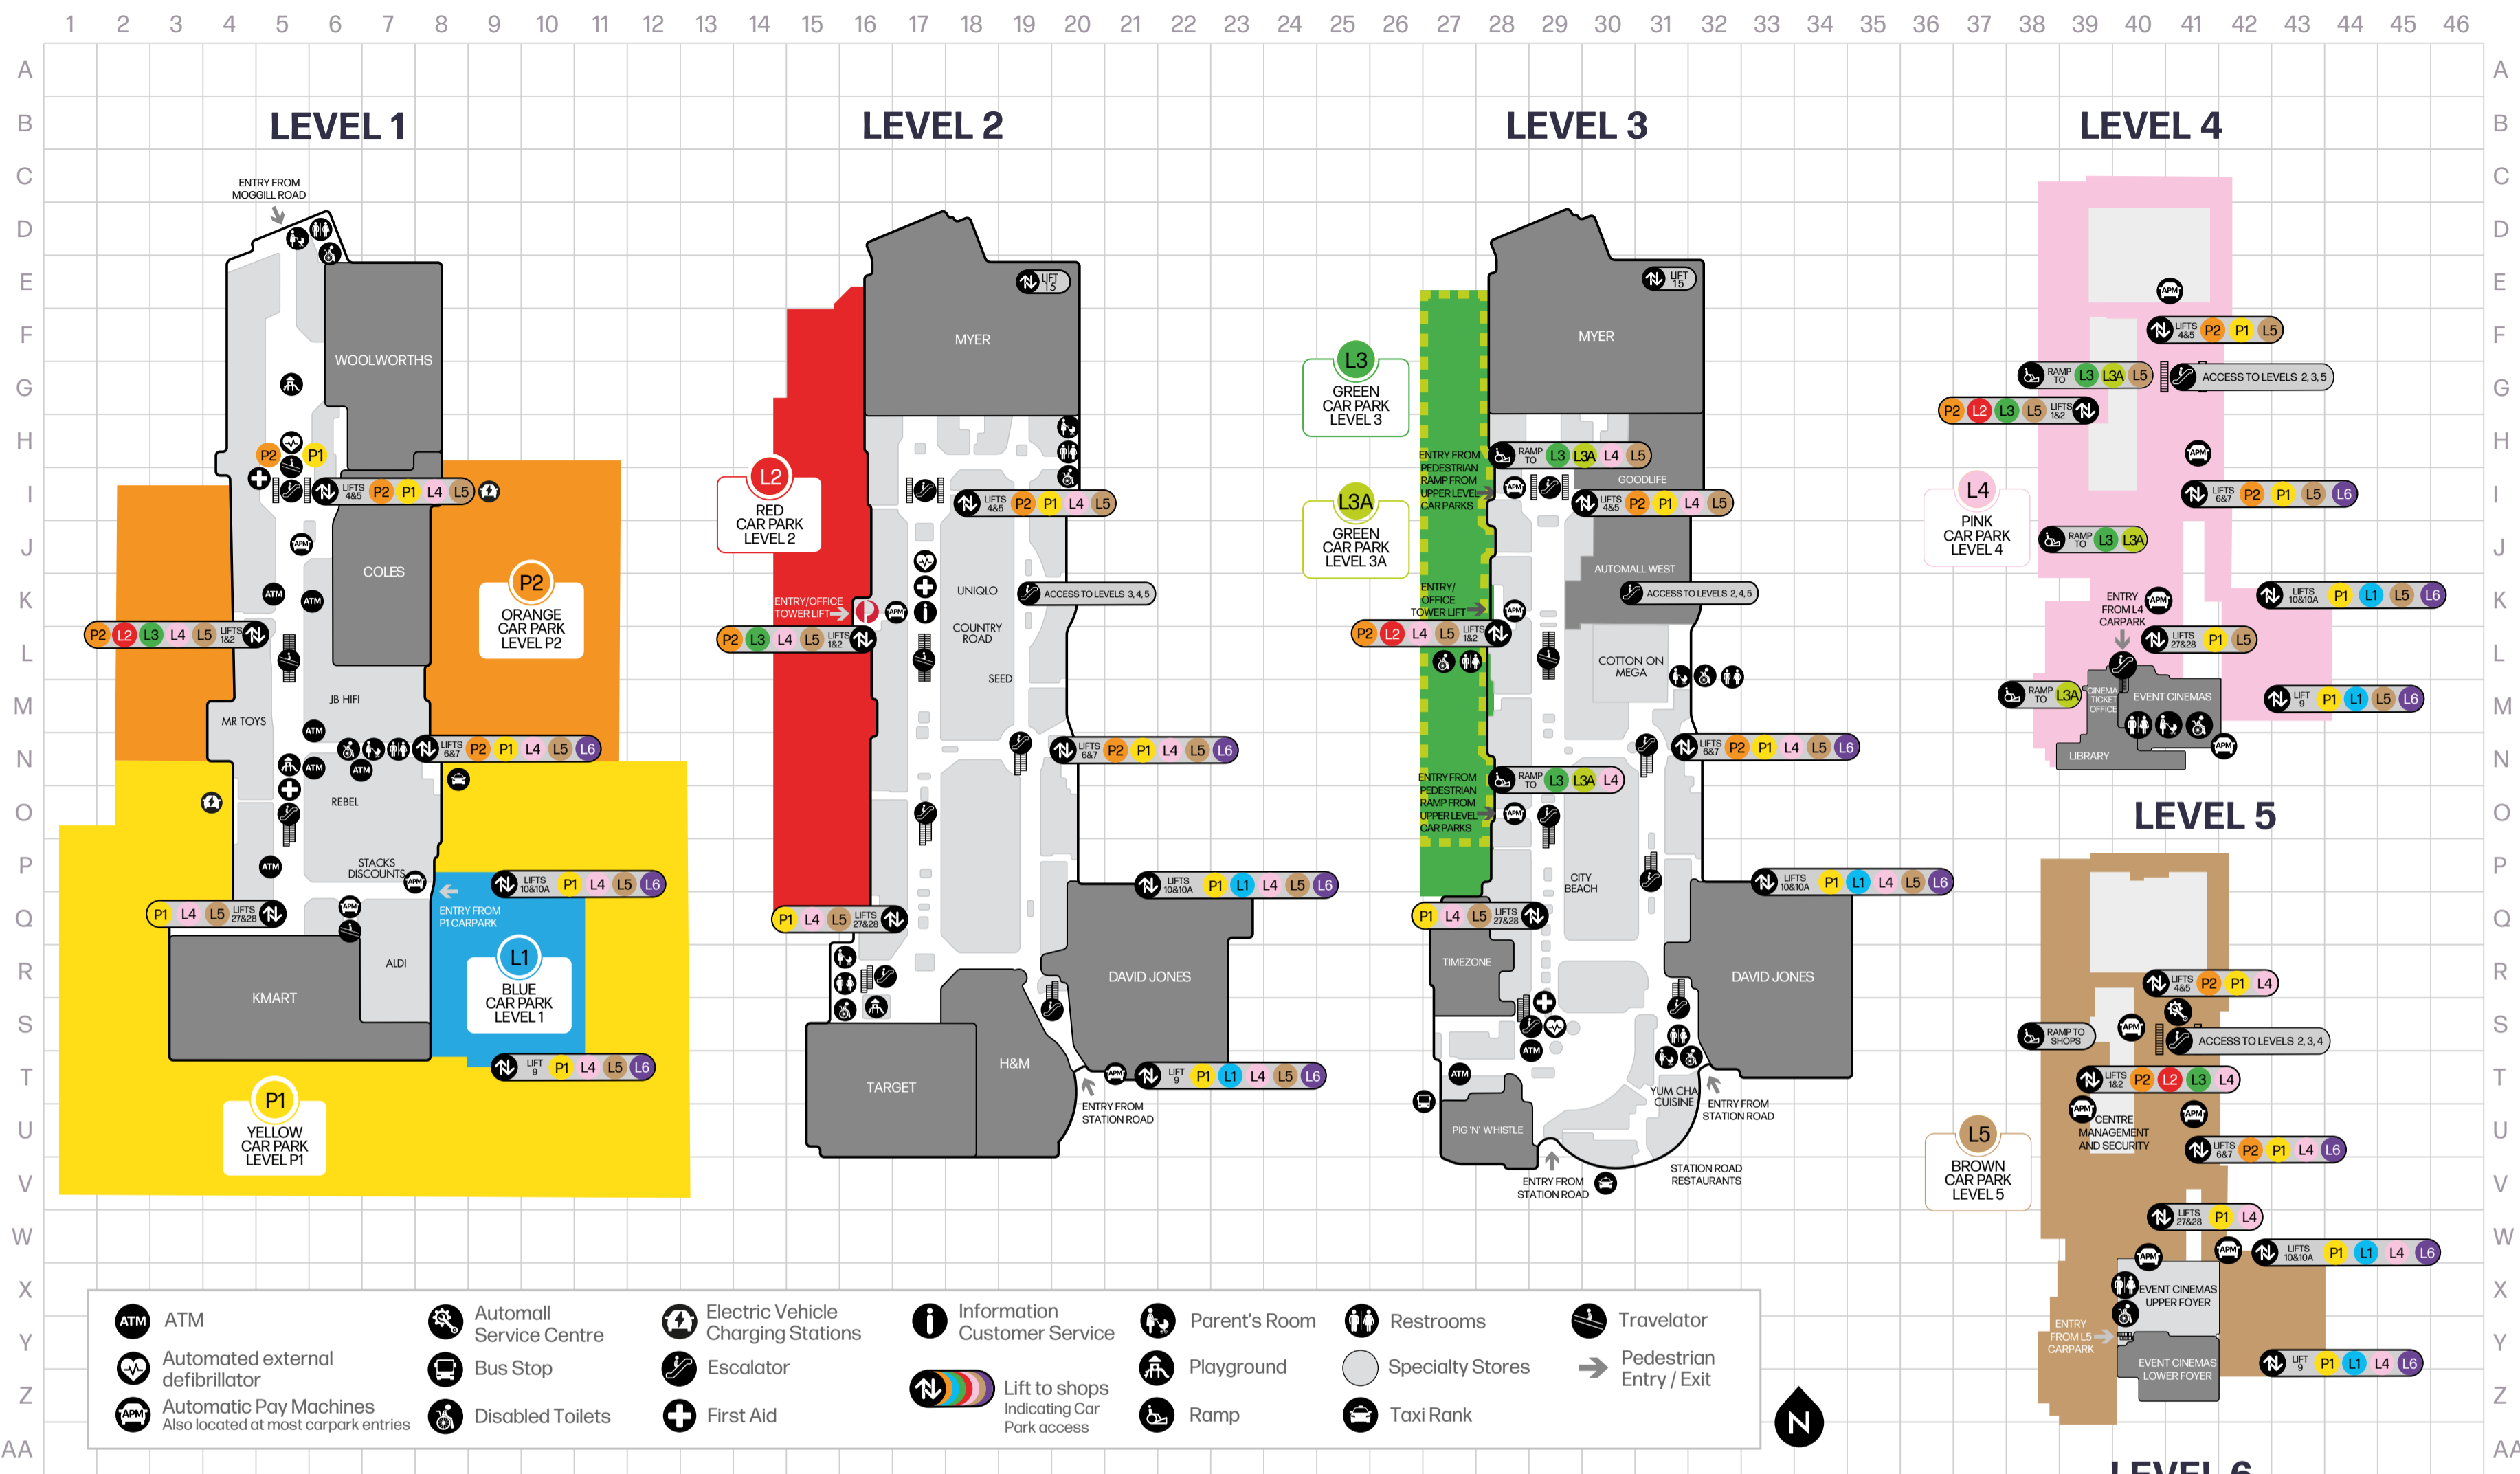

CAR PARKING

CAR PARK LEVEL	ACCESS TO / FROM	CAR PARK GATE	BEST PARKING FOR
P2	STAMFORD ROAD OR MOGGILL ROAD	10 11	ALDI, COLES, GOODLIFE, WOOLWORTHS AND FRESH FOOD PRECINCT
P1	STAMFORD ROAD	8 10 11	ALDI, COLES, WOOLWORTHS AND FRESH FOOD PRECINCT
L1	GROSVENOR ROAD	7 8	ALDI, H&M, KMART AND STATION ROAD RESTAURANTS
L2	MUSGRAVE ROAD	4 11	TARGET, DAVID JONES AND H&M
L3	MUSGRAVE ROAD	2 3	LEVEL 3, OFFICE TOWER LIFTS AND MYER
L3A	MUSGRAVE ROAD	2 3	LEVEL 3, OFFICE TOWER LIFTS AND MYER
L4	MUSGRAVE ROAD	5	CINEMAS, FOOD COURT, INDOOROOPILLY LIBRARY AND STATION ROAD RESTAURANTS
L5	MUSGRAVE ROAD	1 5	CINEMAS, FOOD COURT, INDOOROOPILLY LIBRARY AND STATION ROAD RESTAURANTS
L6	MUSGRAVE ROAD	1 5	STAFF PARKING

CAR PARK RATES

0-3 HOURS	FREE*
3-4 HOURS	$3
4-5 HOURS	$6
5-6 HOURS	$9
6-7 HOURS	$12
7-8 HOURS	$15
8+ HOURS	$20
MAXIMUM DAILY RATE	$20

*FIRST 3 HOURS FREE ONCE PER DAY ONLY.
Spend $200 and receive all day free parking (validate your receipts during shopping hours).
Free parking when you enter after 5pm every day.
Rates re-commence at 4am.
Disability Parking Permits: for free parking register at indooroopillyshopping.com.au.
Cinema & Station Road Dining - FIRST 4 HOURS FREE upon validation at Pay Machine. Validation Docket to be collected from respective reception. Normal rates apply after 4 hours.
Credit Card surcharge: 2.5%