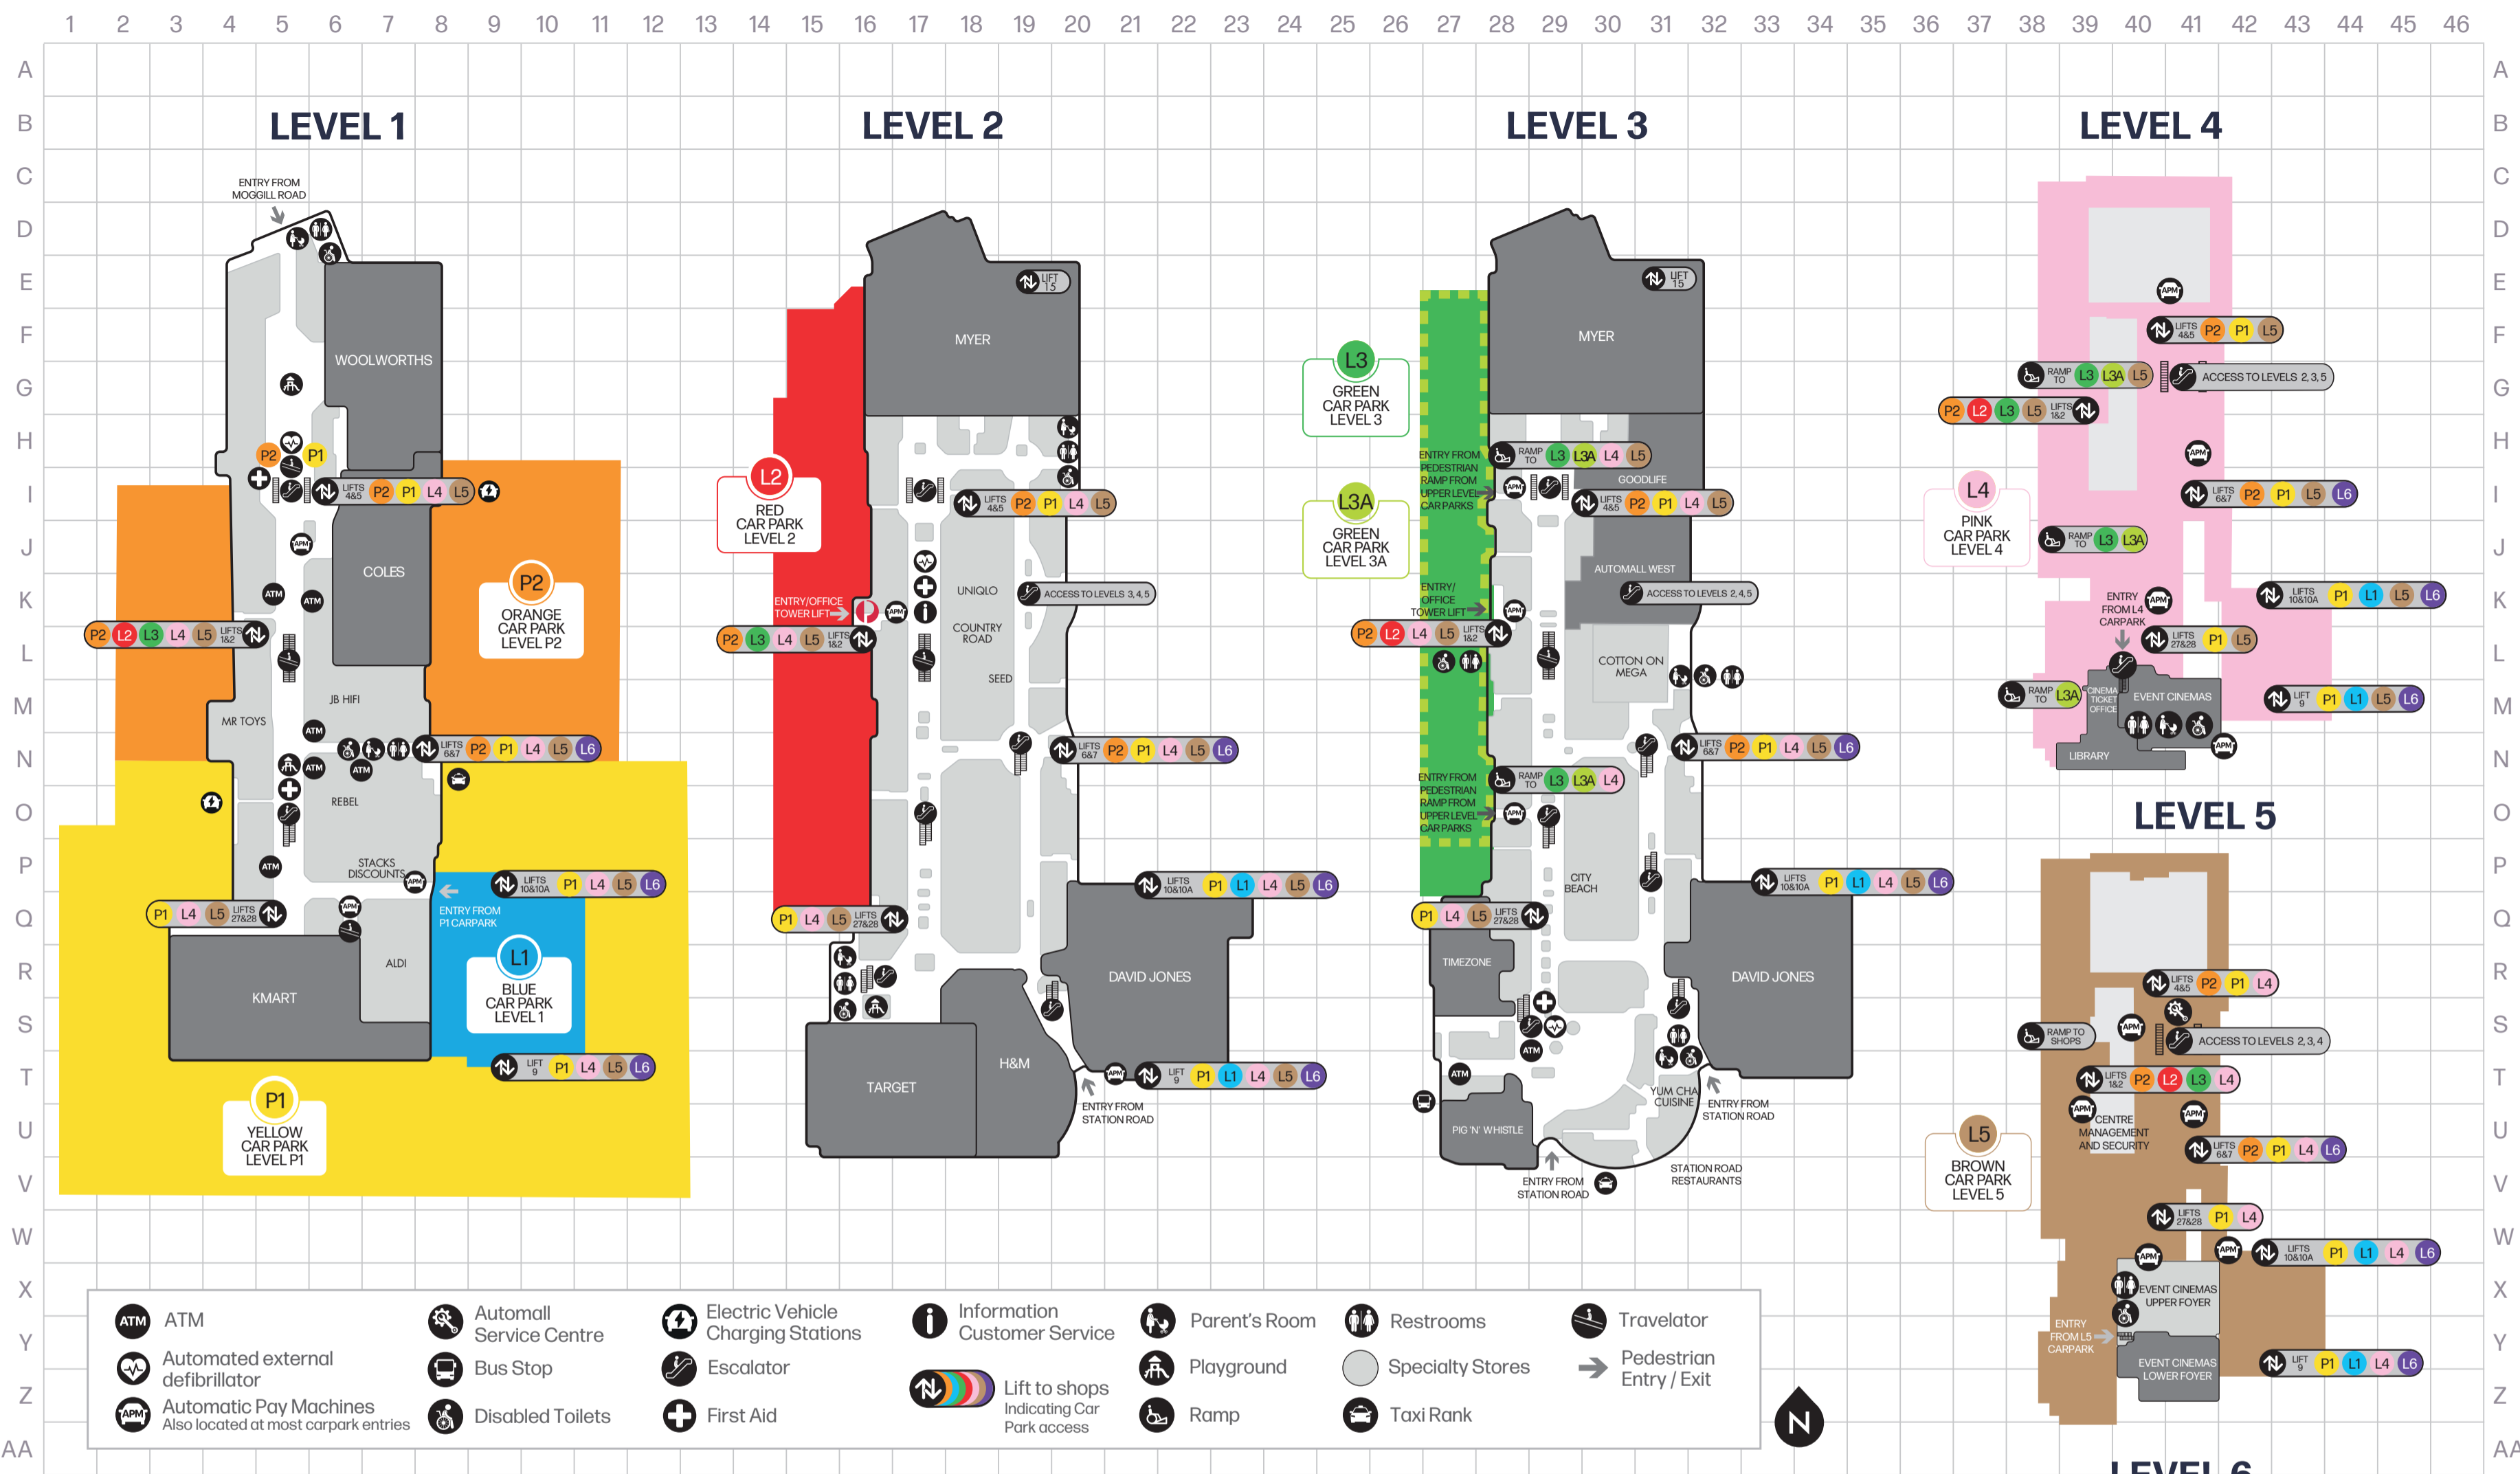

CAR PARKING

CAR PARK LEVEL	ACCESS TO / FROM	CAR PARK GATE	BEST PARKING FOR
P2	STAMFORD ROAD OR MOGGILL ROAD	10 11	ALDI, COLES, GOODLIFE, WOOLWORTHS AND FRESH FOOD PRECINCT
P1	STAMFORD ROAD	8 10 11	ALDI, COLES, WOOLWORTHS AND FRESH FOOD PRECINCT
L1	GROSVENOR ROAD	7 8	ALDI, H&M, KMART AND STATION ROAD RESTAURANTS
L2	MUSGRAVE ROAD	4 11	TARGET, DAVID JONES AND H&M
L3	MUSGRAVE ROAD	2 3	LEVEL 3, OFFICE TOWER LIFTS AND MYER
L3A	MUSGRAVE ROAD	2 3	LEVEL 3, OFFICE TOWER LIFTS AND MYER
L4	MUSGRAVE ROAD	5	CINEMAS, FOOD COURT, INDOOROOPILLY LIBRARY AND STATION ROAD RESTAURANTS
L5	MUSGRAVE ROAD	1 5	CINEMAS, FOOD COURT, INDOOROOPILLY LIBRARY AND STATION ROAD RESTAURANTS
L6	MUSGRAVE ROAD	1 5	STAFF PARKING

CAR PARK RATES

0-3 HOURS	FREE*
3-4 HOURS	$3
4-5 HOURS	$6
5-6 HOURS	$9
6-7 HOURS	$12
7-8 HOURS	$15
8+ HOURS	$20
MAXIMUM DAILY RATE	$20

*FIRST 3 HOURS FREE ONCE PER DAY ONLY.
Spend $200 and receive all day free parking (validate your receipts during shopping hours).
Free parking when you enter after 5pm every day.
Rates re-commence at 4am.
Disability Parking Permits: for free parking register at indooroopillyshopping.com.au.
Cinema & Station Road Dining - FIRST 4 HOURS FREE upon validation at Pay Machine. Validation Docket to be collected from respective reception. Normal rates apply after 4 hours.
Credit Card surcharge: 2.5%