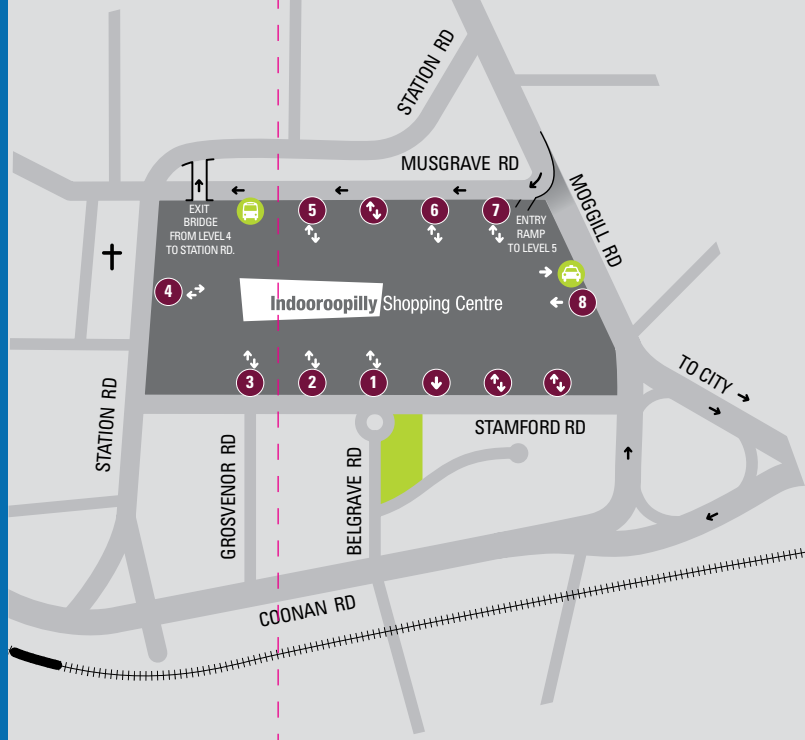

FOOD

FOOD GENERAL

Darrell Lea Chocolate Shop	3	L18	3073A	3378 1442
French Twist	1	J4	K107	3720 0522
Healthy Life	1	M5	1013	3378 8698
Michel's Patisserie	3	J19	K331	3378 6666
Nutshack	3	I19	K332A	3878 5577
Sweets from Heaven	3	G18	3105A	3878 9892
T2	3	M19	3012	3720 1051

-  Entry or exit
-  Entry and exit
-  Taxi Rank
-  Bus Station

BEST PARKING

1. Best parking for Woolworths
- Undercover carpark & ramps to all carpark levels
2. Best parking for Target
- Undercover carpark
3. Best entry for Harvey Norman, A Mart & Level 2
Best food court parking
4. Entry to food court
5. Best parking for cinema & food court
6. Entry to Level 3 carpark
- Access to three undercover carpark levels & rooftop levels
7. Entry to Level 3 carpark
- Undercover carpark
8. Best parking for Myer
- Undercover carpark

GETTING AROUND

- By Car**
Indooroopilly has over 3,700 carpark spaces with 3,000 undercover. Please refer to pointers 1- 8 above left for the best entry points.
- By Bus**
Bus terminal and interchange located on the corner of Musgrave and Station Roads.
- By Train**
Indooroopilly train station is located a 5 minute walk along Station Road from Indooroopilly Shopping Centre.
- By Bicycle**
Convenient bike racks are located around the shopping centre.
- By Taxi**
Taxi Rank located at the Myer entrance off Moggill Road.
- By Council Cab**
The council service organises shared taxis for local residents who find it difficult to get to the centre. Phone Yellow Cabs on 13 62 94.