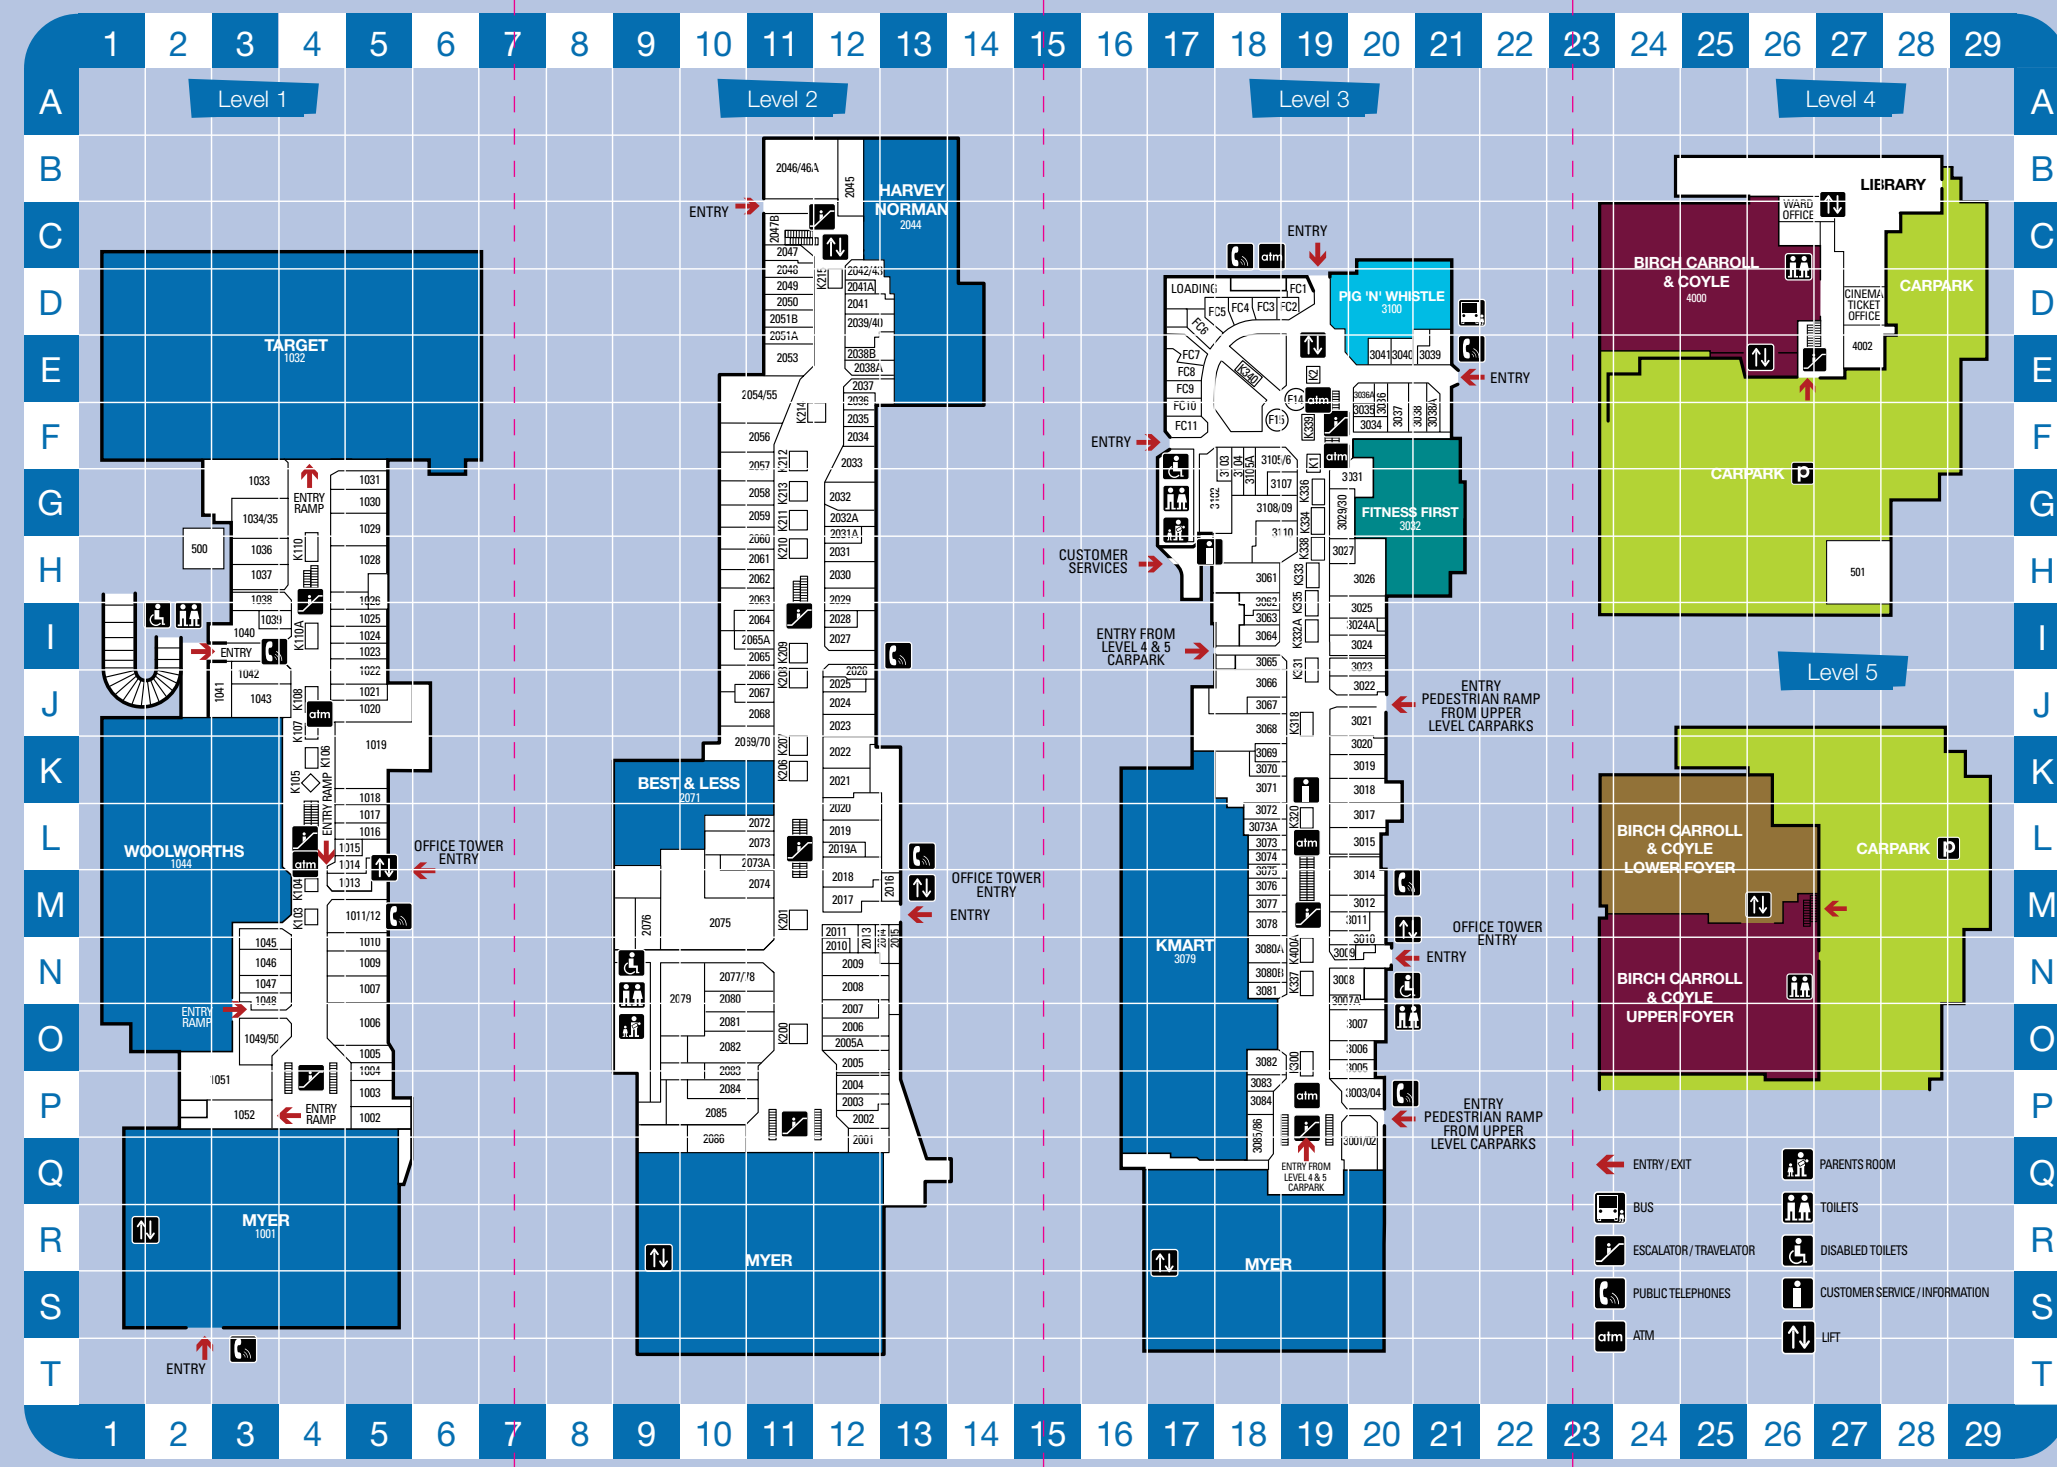

FOOD TAKEAWAY

Appetitos Italian Eatery	3	D19	FC1	3878 8344
Boost Juice	3	F19	K339	3878 3344
Bucking Beef	3	E17	FC7	3878 3101
Donut King	2	K11	K206	3878 2747
Donut King	3	F19	F14	3378 4133
Dreamy Donuts	1	J4	K108	3878 7200
East West Food	3	H19	K333	3878 5900
Gloria Jeans	1	E19	K105	3720 1710
Gloria Jeans	3	E19	K2	3720 0122
Grab 'a' Kebab	3	D18	FC4	3378 5511
Hanaichi	3	E17	FC6	3378 8899
Hungry Jacks	3	G18	3104	3878 5818
KFC	3	E17	FC8	3378 4838
McDonald's	3	D17	FC5	3878 5455
Muffin Break	3	F18	F15	3878 2034
O' Sandwich Varieties	3	D19	FC2	3878 8044
Oporto	3	F17	FC11	3720 1511
Shiki (Asian Foods)	3	D18	FC3	3378 5311
Subway	3	F17	FC10	3378 7744
Sumo Salad	3	F17	FC9	3378 7854
Sushi Bar	1	K4	K106	3878 3844
Tea Bar	3	G17	3103	3878 3305

-  Entry or exit
-  Entry and exit
-  Taxi Rank
-  Bus Station

BEST PARKING

1. Best parking for Woolworths
- Undercover carpark & ramps to all carpark levels
2. Best parking for Target
- Undercover carpark
3. Best entry for Harvey Norman, A Mart & Level 2
Best food court parking
4. Entry to food court
5. Best parking for cinema & food court
6. Entry to Level 3 carpark
- Access to three undercover carpark levels & rooftop levels
7. Entry to Level 3 carpark
- Undercover carpark
8. Best parking for Myer
- Undercover carpark

INDOOROOPILLY SHOPPING DIRECTORY

Indooroopilly is bursting with more than 260 retailers over three spacious levels, making it the place for everything that's in.